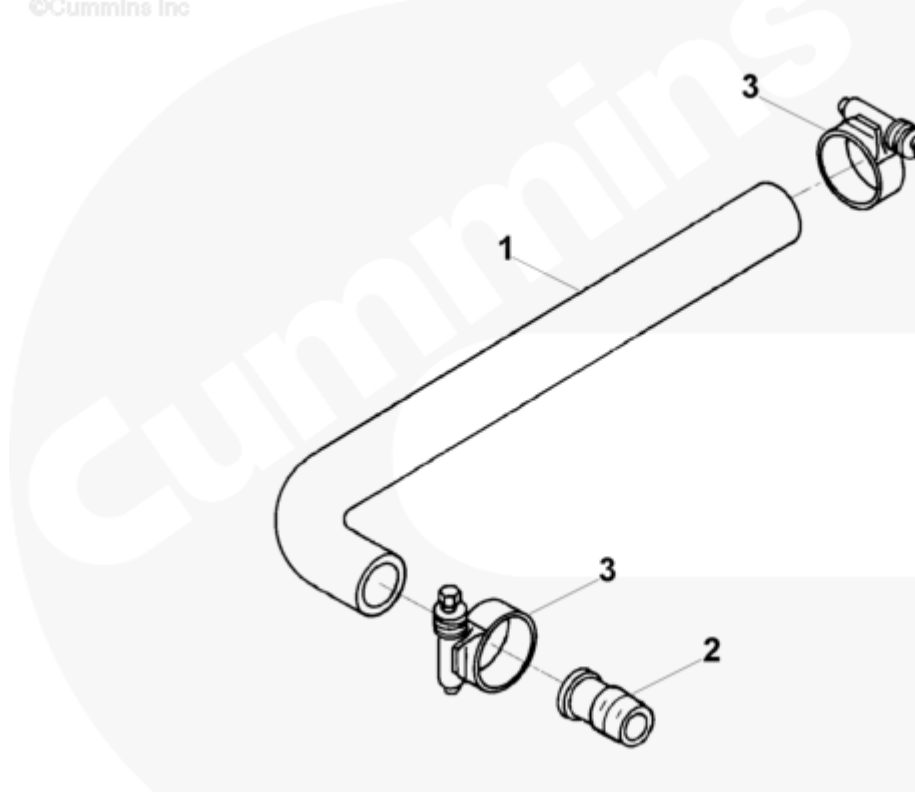

Parts Catalog - Option Detail

Electronic Parts Catalog - Option Detail				
Option	Group	Graphic	Film Card	Date
TB9735	10.06.1	tb950ge	T	20-AUG-92
Engines	4B3.9, 6A3.4, 6B5.9, B GAS INTERNATIONAL CM556, B4.5, B4.5 CM2350 B129B, B4.5 CM2350 B146C, B4.5 CM2350 B147B, B4.5 RGT, B4.5S, B5.9 G, B5.9 GAS PLUS CM556, B5.9 LPG, B5.9 LPG PLUS CM556, B6.7 CM2350 B121B, B6.7 CM2350 B135B, B6.7 CM2350 B136C, B6.7 CM2350 B148B, B6.7 G CMOH6.0 B125, B6.7N CM2380 B150B, B6.7S, F3.8 CM2350 F120B, F3.8 CM2350 F128C, F3.8 CM2350 F132B, F3.8 F102, G3.9, G5.9, G5.9 CM558, ISB (CHRYSLER), ISB CM2150, ISB CM2150 E, ISB CM550, ISB CM850, ISB/ISD4.5 CM2150 B119, ISB/ISD4.5 CM2150 SN, ISB/ISD6.7 CM2150 B120, ISB/ISD6.7 CM2150 SN, ISB/ISD6.7 CM2880 B126, ISB3.9 CM2220 B107, ISB4.5 CM2150, ISB5.9G CM2180, ISB6.7 2010 DCX PICKUP, ISB6.7 2013 DCX CHASSIS CAB, ISB6.7 CM2150 SQ, ISB6.7 CM2250, ISB6.7 CM2350 B101, ISB6.7 CM2350 B103, ISB6.7 CM2350 B142, ISB6.7 CM2670 B153B, ISB6.7 G CM2180 B118, ISBE CM2150, ISBE CM800, ISBE2/ISBE3 CM850, ISBE4 CM850, ISD4.5 CM2150, ISD6.7 CM2880 D101, ISF2.8 CM2220, ISF2.8 CM2220 AN, ISF2.8 CM2220 EC, ISF2.8 CM2220 ECF2, ISF2.8 CM2220 F101, ISF2.8 CM2220 F117, ISF2.8 CM2220 F122, ISF2.8 CM2220 F126, ISF2.8 CM2220 F129, ISF2.8 CM2220 IAN, ISF3.8 CM2220, ISF3.8 CM2220 AN, ISF3.8 CM2220 F103, ISF3.8 CM2220 F110, ISF3.8 CM2220 F116, ISF3.8 CM2220 F134B, ISF3.8 CM2220 IAN, ISF3.8 CM2350 F109, ISF4.5 CM2220 F123, ISG11 CM2880 G106, ISG11 CM2880 G108, ISG12 CM2880 G107, ISG12 CM2880 G109, ISG12 G CMOH6.0 G111, QSB3.9 30 CM550, QSB3.9 CM2880 B138, QSB4.5 30 CM550, QSB4.5 CM2150 B108, QSB4.5 CM2250 B131, QSB4.5 CM2250 EC, QSB4.5 CM2350 B106, QSB4.5 CM2350 B122			

©Cummins Inc

tb950ge

[SMALL](#) | [MEDIUM](#) | [LARGE](#)

Cart	Ref No	Part Number	Part Description	Required	Remarks
<input type="button" value="View My Cart"/>					
		TB9735	Turbocharger Location		For use on 6B Marine engines.